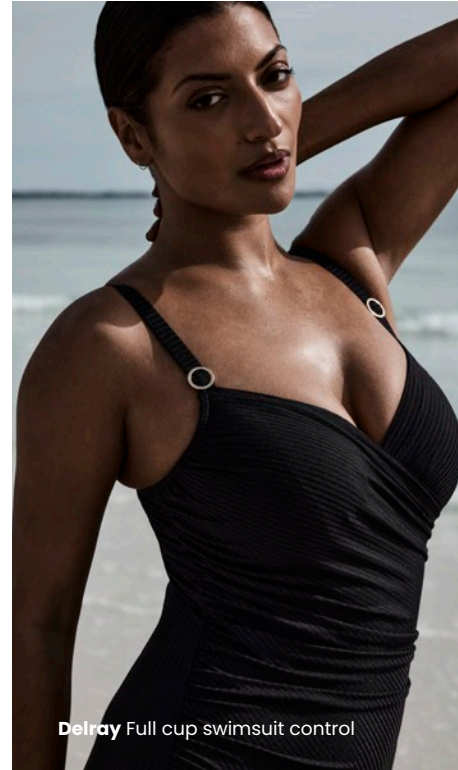

Always available in black