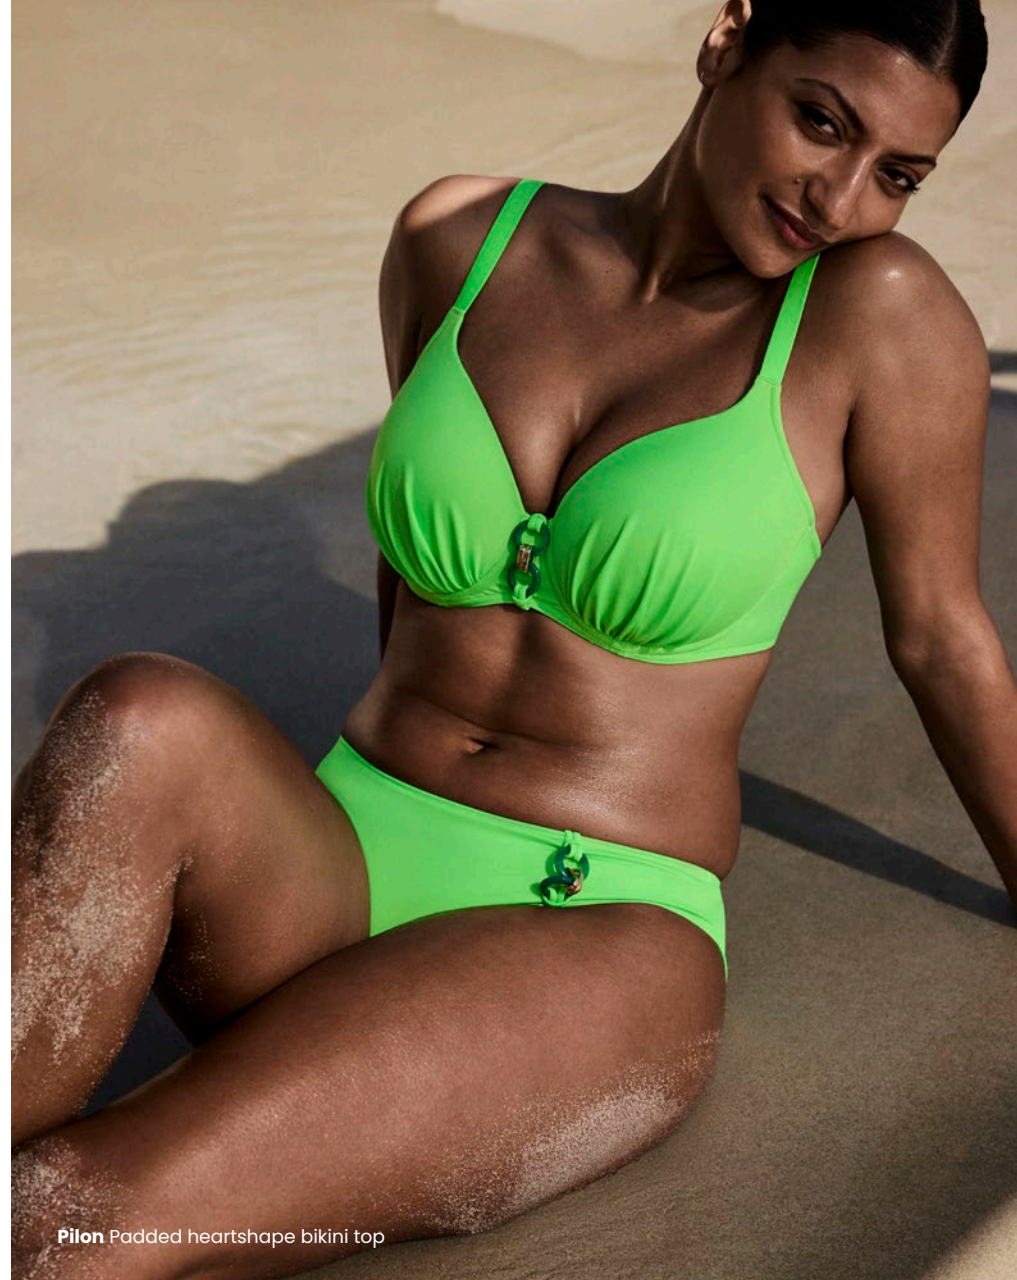

Pilon Padded heartshape bikini top

- 4014216
  PADDED HEART-SHAPE BIKINI TOP
  B-G cup
- 4014216
  PADDED BALCONY BIKINI TOP
  B-G cup
- 4014250
  BIKINI BRIEFS RIO
  36-46
- 4014252
  BIKINI FULL BRIEFS ROPES
  38-48