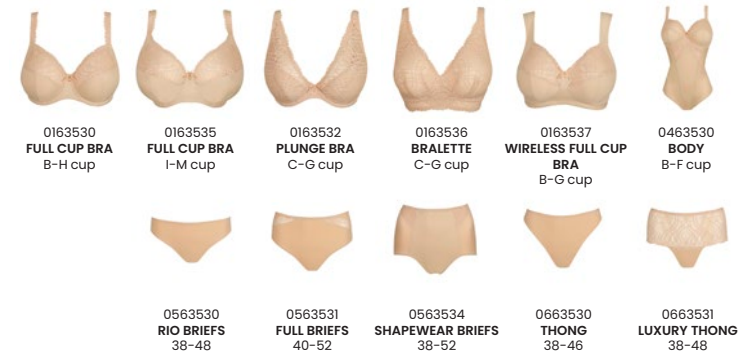

0162120/21
FULL CUP BRA
B-I cup

0262120/21
HEARTSHAPE BRA
C-G cup

0262127
SEAMLESS FULL
CUP BRA
C-H cup

0462121
BODY
C-F cup

0562125
RIO BRIEFS
36-48

0562126
FULL BRIEFS
38-52

0562127
HOTPANTS
36-48

0662125
THONG
38-46

Deauville Full cup bra

Deauville Full cup bra

Always available in caffè latte, natural, white and black

0161810/11
FULL CUP BRA
B-H cup

0161815
FULL CUP BRA
I-K cup

0161816/17
COMFORT FULL
CUP BRA
D-H cup

0461810
BODY
B-F cup

0561815
RIO BRIEFS
38-48

0561816
FULL BRIEFS
38-52

0561819
FULL BRIEFS
38-52

0661816
LUXURY THONG
36-48

Salerno Plunge bra

Salerno Wireless full cup bra

Salerno Full cup bra

Always available in natural, candy ginger and midnight blue

Osino Balcony bra

Osino Body

Sophora Full cup bra

0163310 FULL CUP BRA B-I cup
 0163314 BALCONY BRA C-G cup
 0463310 BODY C-F cup
 0563310 RIO BRIEFS 38-48
 0563311 FULL BRIEFS 40-52
 0663310 THONG 38-46
 0663311 LUXURY THONG 38-48